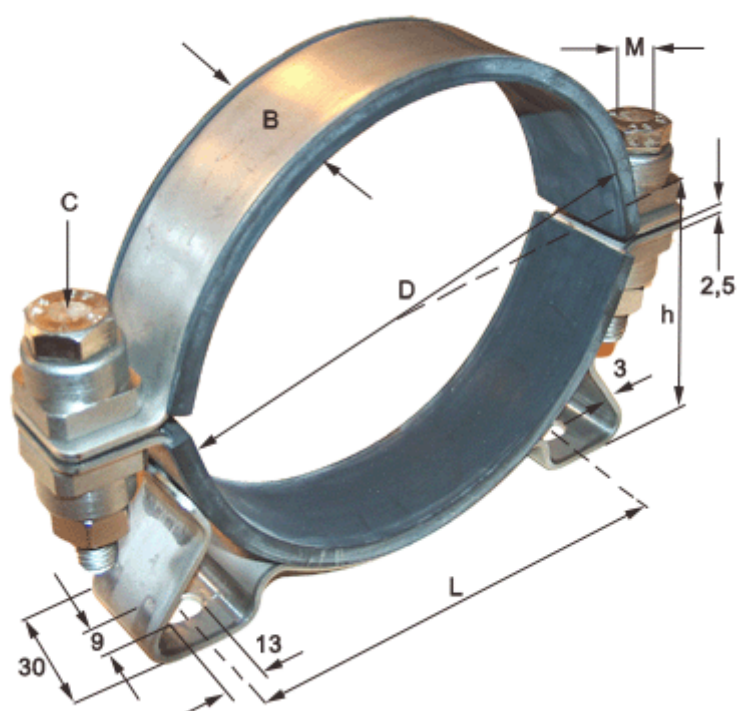

# Data Sheet

Article number: 021816025135

Description: Clamp with bracket and rubber  
SPGU 6025. 135/30 SK

## Measures

C (screw type) = SK hexagon screw

Diameter D = 135

h = 76

L = 136

Width B = 30